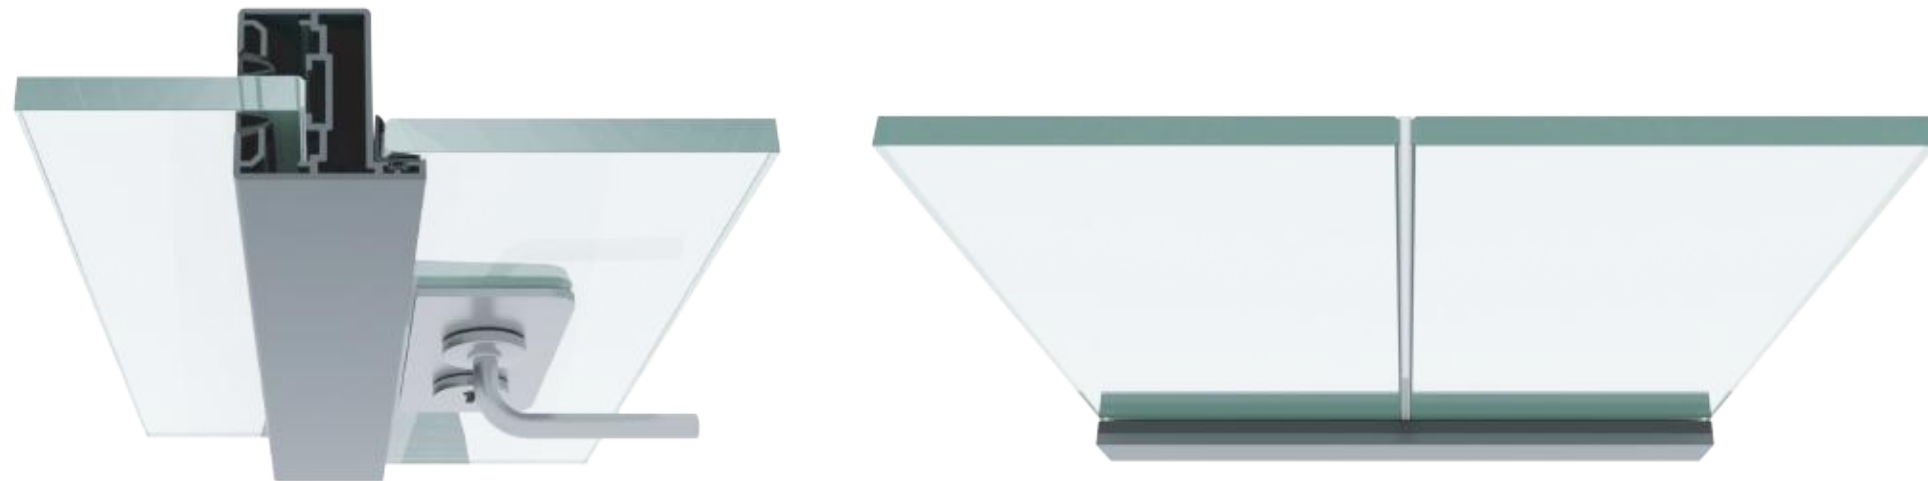

great performance, unique details

出色的性能 独特的细节

A sleek whole due to the alignment with Horizon door frames and full glass doors

Horizon 门框和玻璃门扇对齐，整体外观时尚现代

Alignment between the glass modules by means of transparent tape or plastic profiles

玻璃模块之间通过透明胶条或高透pp工型条连接

horizon

technical specifications 技术参数

DESCRIPTION 介绍

Demountable glass system wall in single-glazing or double-glazing variants.
可拆卸式单层或双层玻璃隔断系统。

CONSTRUCTION 结构

Wall thickness:

- Single-glazing: 35 mm / 1 3/8"
- Double-glazing: 100 mm / 3 15/16"

Alignment between floor / ceiling aluminium profiles

Vertical partitions are possible

墙体厚度:

- 单玻系统: 35 mm
- 双玻系统: 100 mm

地面/天花板铝型材对齐

垂直分区

GLAZED MODULES 玻璃系统模块

Without intermediate vertical profiles.

Single-glazing with 10 / 12 / 16.8 mm / 3/8" / 1/2" / 5/8" glass

Double-glazing with 10 / 12 / 16.8 mm glass

无竖向型材

单玻系统可配 10 / 12 / 16.8 mm玻璃

双玻系统可配 10 / 12 / 16.8 mm玻璃

DOOR MODULES 门模块

Door frames: Steel or aluminium

Wide range of doors in 40 mm / 1 37/64" or 100 mm / 3 15/16" inch thickness.

门框: 钢制或铝制

门扇厚度: 40 mm 或 100 mm

STANDARD SIZES 标准尺寸

Height 4,000 mm / 13' 1 1/2"

Width 900 / 1,200 mm / 2' 11 7/16" / 3' 11 1/4"

Nominal skirting height

- 35 mm / 1 3/8" Ceiling
- 35 mm / 1 3/8" Floor

Weight

- Single-glazing approx. 32 kg/m²
- Double-glazing approx. 65 kg/m²

高度 4000 mm

宽度 900 / 1,200 mm

型材高度

- 上型材: 35 mm
- 下型材: 35 mm

重量

- 单层玻璃约32kg/m²
- 双层玻璃约65kg/m²

FINISHES 饰面

• Glazing

- Several different options are possible, such as acoustic laminated, coated, privacy glass or sandblasted.

• 玻璃

- 种类繁多，例如隔音夹胶玻璃、烤漆、隐私玻璃等。

INSTALLATION TOLERANCES 安装公差

Floor / Ceiling +/- 17 mm / 7/8"

Skirting height 22 mm / 7/8" has limited tolerance field.

地面: ±17 mm

天花: ±17 mm

调节公差范围: 22 mm

SOUND 隔音

Weighted sound insulation index in accordance with

EN ISO 717-1

Single-glazing modules: up to RW 39 dB / 39 STC

Double-glazing modules: up to RW 51 dB / 51 STC

Glazed door modules: up to RW 41 dB / 41 STC

标准隔音参数参照: EN ISO 717-1

单玻系统模块: 高达 RW 39 dB

双玻系统模块: 高达 RW 51 dB

玻璃门模块: 高达 RW 41 dB

LIVING OPTIONS 活性选项

Maars offers a wide range of options that can be integrated into our wall system, depending on the wall type. Ventilation studs, sound panels, cabinets, shelf supports, climate control panels, dynamic light, multimedia, fabric covered panels, privacy glass or Maars Magnetics. Ask your Sales Project Manager about our total product range.

根据墙体类型，马尔斯提供可整合入隔断系统的广泛选项。通风龙骨、吸音板、橱柜、货架系统、温控板、动态照明、多媒体、布艺包板、隐私玻璃以及各式马尔斯磁吸挂件，更多选项请与我们的销售联系。

23/24