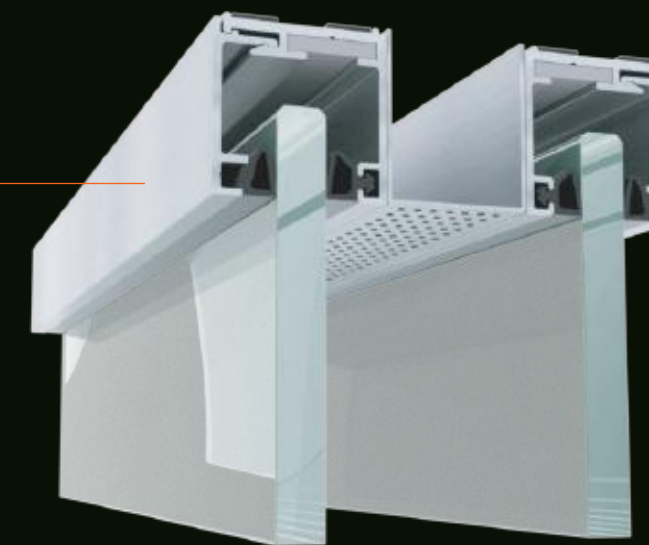

Double-Horizon for high acoustic performance
高声学性能的双层 Horizon